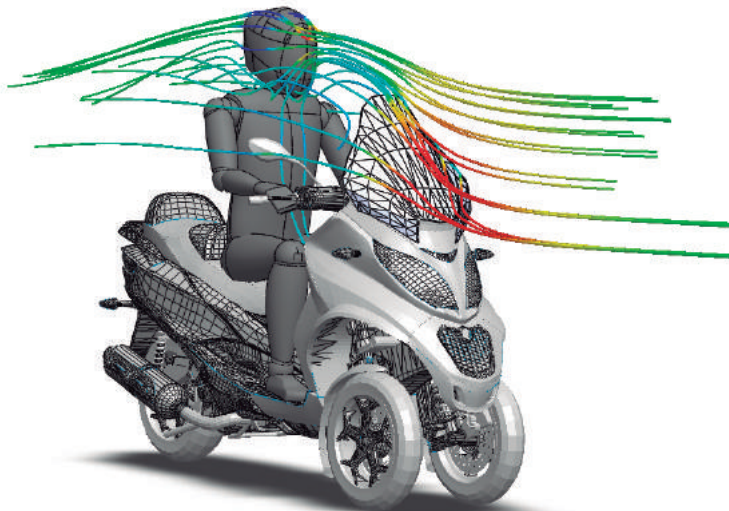

COMPARISON

AERODYNAMIC TEST

REF.1666

PIAGGIO MP3 350 / 500 HPE

2018 -

ORIGINAL SCREEN

TOURING SCREEN

HELMET PROTECTION

UPPER BODY PROTECTION

LOW BODY PROTECTION

HELMET PROTECTION

UPPER BODY PROTECTION

LOW BODY PROTECTION

LOW PRESSURE

HIGH PRESSURE

TOTAL DISSIPATED PRESSURE WITH PUIG SCREEN IS EQUIVALENT TO **2.08 Kg**

INCREASE WIND PROTECTION

100%

AERODYNAMIC TEST CONDITIONS

VSPEED	130 Km/h	80 mph
RIDER HEIGH	180 cm	5.9 ft
TEMPERATURE	20°	68°F
RIDER POSITION	Standard	
LATERAL WIND	No	