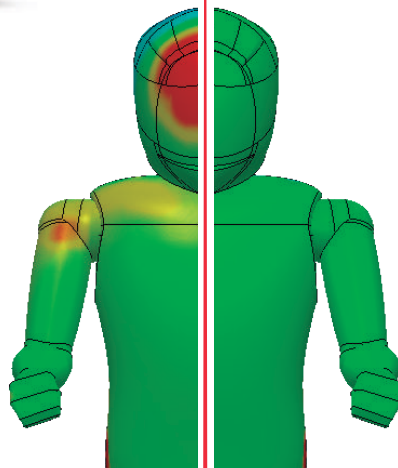

UPPER BODY PROTECTION

LOW BODY PROTECTION

HELMET PROTECTION

UPPER BODY PROTECTION

LOW BODY PROTECTION

LOW PRESSURE

HIGH PRESSURE

TOTAL DISSIPATED PRESSURE WITH PUIG SCREEN IS EQUIVALENT TO **2.08 Kg**

INCREASE WIND PROTECTION

100%

AERODYNAMIC TEST CONDITIONS

VSPEED	130 Km/h	80 mph
RIDER HEIGH	180 cm	5.9 ft
TEMPERATURE	20°	68°F
RIDER POSITION	Standard	
LATERAL WIND	No	