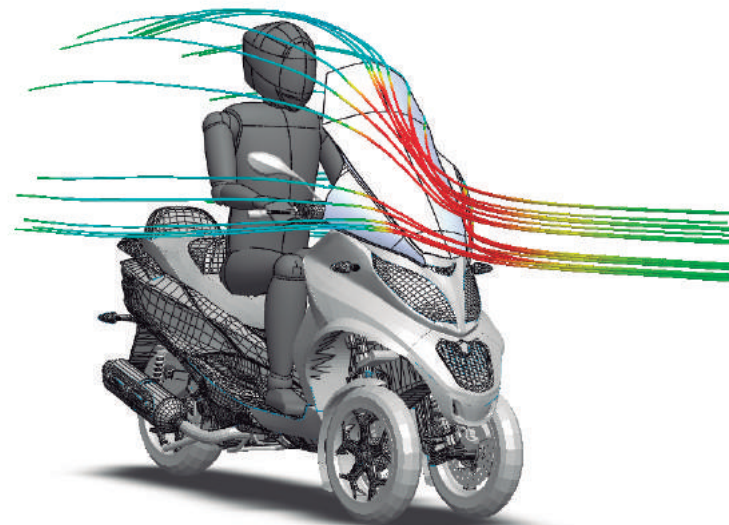

COMPARISON

AERODYNAMIC TEST

REF.1666

PIAGGIO MP3 350 / 500 HPE

2018 -

ORIGINAL SCREEN

TOURING SCREEN

HELMET PROTECTION

UPPER BODY PROTECTION

LOW BODY PROTECTION

HELMET PROTECTION

UPPER BODY PROTECTION

LOW BODY PROTECTION

LOW PRESSURE

HIGH PRESSURE

TOTAL DISSIPATED PRESSURE WITH PUIG SCREEN IS EQUIVALENT TO **2.08 Kg**

INCREASE WIND PROTECTION

100%

AERODYNAMIC TEST CONDITIONS

VSPEED	130 Km/h	80 mph
RIDER HEIGH	180 cm	5.9 ft
TEMPERATURE	20°	68°F
RIDER POSITION	Standard	
LATERAL WIND	No	