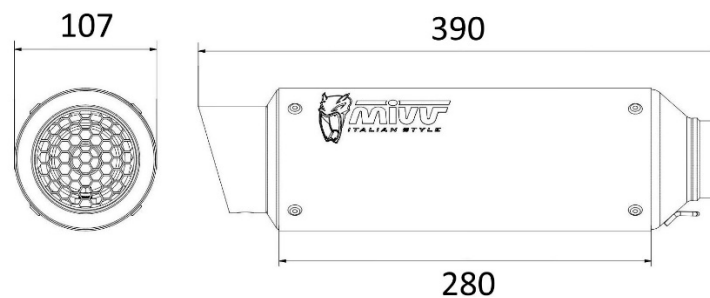

# Technical specifications

### Characteristics

Body material	Titanium
Front end cap material	Stainless steel
Rear end cap material	Stainless steel
Material of the inside of the silencer	Stainless steel
Link pipe material	Stainless steel
Type of attachment to the frame	Stainless steel screwed bracket
Total body length (mm)	280 mm
Internal diameter of the silencer coupling (mm)	Ø 55
Presence of dB-Killer	Yes
Silencer weight	1,90 kg