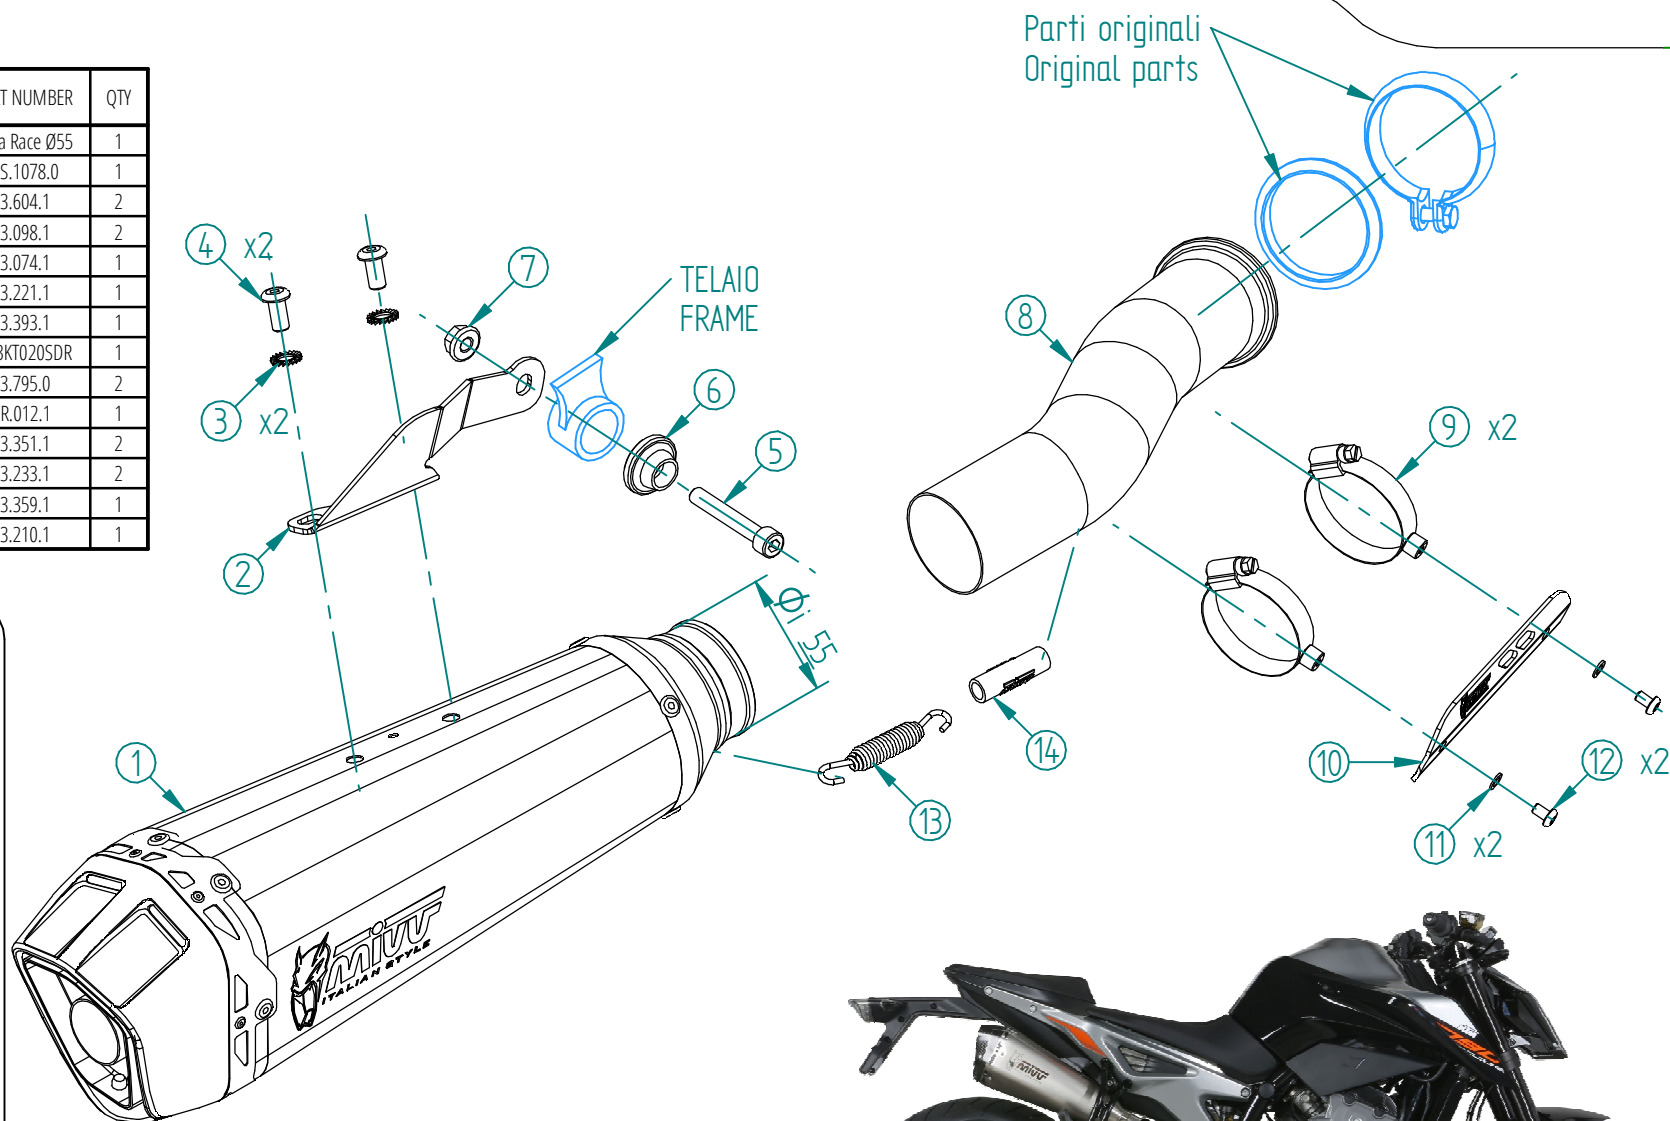

#	DESCRIPTION	PART NUMBER	QTY
1	Silenziatore / Muffler dB killer 50.DK.128.0	Delta Race Ø55	1
2	Staffa / Bracket	50.SS.1078.0	1
3	Rondella di sicurezza / Safety washer	50.73.604.1	2
4	Vite M8 x 16 / Screw M8 x 16	50.73.098.1	2
5	Vite M8x50 / Screw M8x50	50.73.074.1	1
6	Rondella in alluminio nera / Black aluminium washer	50.73.221.1	1
7	Dado M8 flangiato / Flanged nut M8	50.73.393.1	1
8	Tubo di raccordo / Link pipe	9773KT020SDR	1
9	Fascetta con bussola / Pipe clamp with bush	50.73.795.0	2
10	Copertura in alluminio / Aluminium cover	50.CR.012.1	1
11	Rondella M5 / Washer M5	50.73.351.1	2
12	Vite M5 x 8 / Screw M5 x 8	50.73.233.1	2
13	Molla media / Mid-size spring	50.73.359.1	1
14	Tubo in gomma per molla / Rubber pipe for spring	50.73.210.1	1

OPTIONAL PARTS

TUBO NO KAT
NO KAT PIPE

KT.020.C1

DB KILLER

50.DK.081.0

APPLICAZIONI / APPLICATIONS		
CODICE / CODE	SILENZIATORE / MUFFLER	TUBO / PIPE
KT.020.LDRB	STEEL BLACK	INOX / ST. STEEL
KT.020.LDRX	INOX (COPPA CARBONIO) / ST. STEEL (CARBON CAP)	