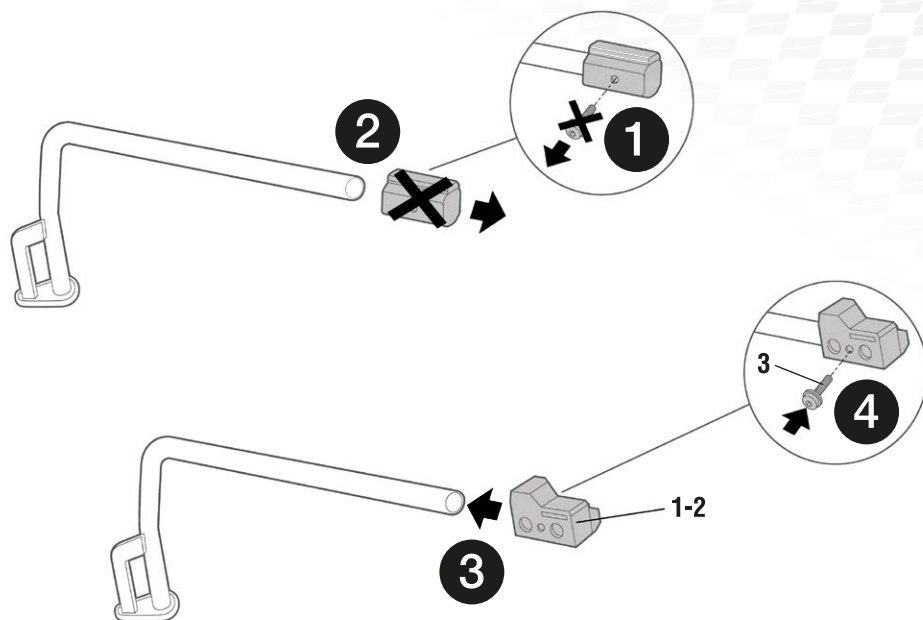

3P SYSTEM CHANGE

N°	Code	Reference	Quantity
1	202878	STOPPER END CAP RIGHT	1
2	202879	STOPPER END CAP LEFT	1
3	304386	Screw 4,8x22 black zn DIN 7982	2

ACCESSORIES

COLOUR COVERS

BLACK

Ref. D0B23100

WHITE

Ref. D0B23100 +
D1B2E08